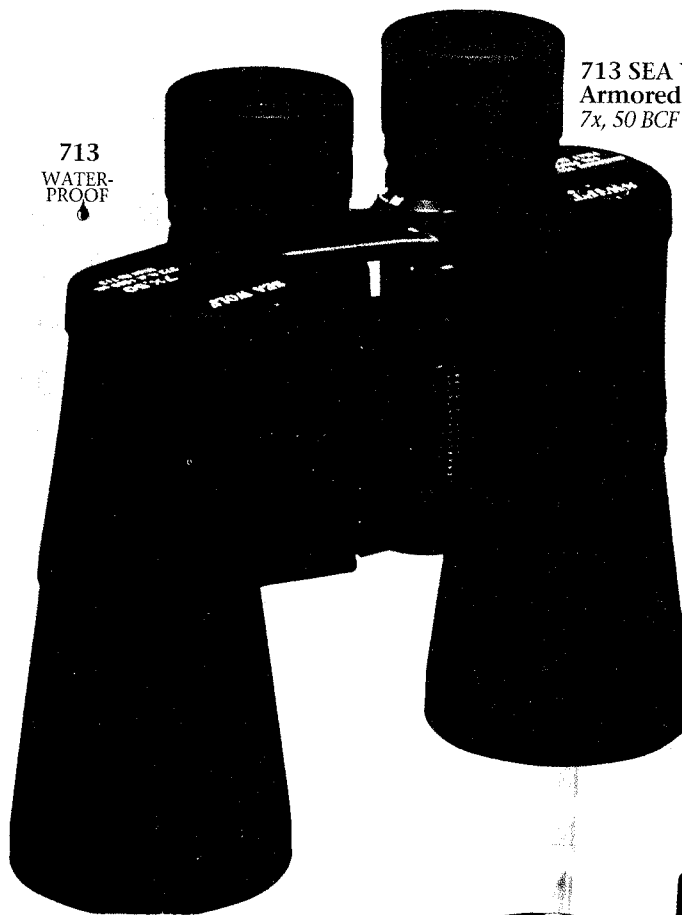

MARINE BINOCULARS

Since 1926, Swift binoculars have been the reliable, and sometimes life-saving companion of professional and amateur mariners - and the right arm of sportsmen. A supplier to the Cup Defenders, armed services, and merchant mariners, this category comprises four armored, waterproof binoculars, including our #716 Sea King with compass and range finding reticle.

713
WATER-
PROOF

713 SEA WOLF -
Armored - Waterproof
7x, 50 BCF - (372 ft.) - 33 oz. - R.L.E. 76.5

Micro-central focusing and a smooth rubber covering for a secure grip make an easy to use, handsome marine binocular. Immersion-tested in one meter of water for five minutes, the Sea Wolf has a field of view of 372 feet at 1,000 yards, a Kellner ocular system, close focusing down to 24 feet, and is fully magenta coated.

716 ARMORED SEA KING -
Waterproof - W/Suunto Compass
7x, 50 B.I.F. - (367 ft.) - 44 oz. - R.L.E. 84.2

Designed as a night glass for mariners, this waterproof, nitrogen filled binocular is also equipped with a Suunto compass which gives bearings for accurate piloting. Above the compass screen, is a vertical and horizontal reticle measuring either distance or object's height, - an instrument very useful in coastal navigation. Fully magenta coated - Rare Earth, or BAK-4 prisms and a high relative light factor of 84.2. Its special characteristics make it also desired by all-weather duck hunters and bird watchers.