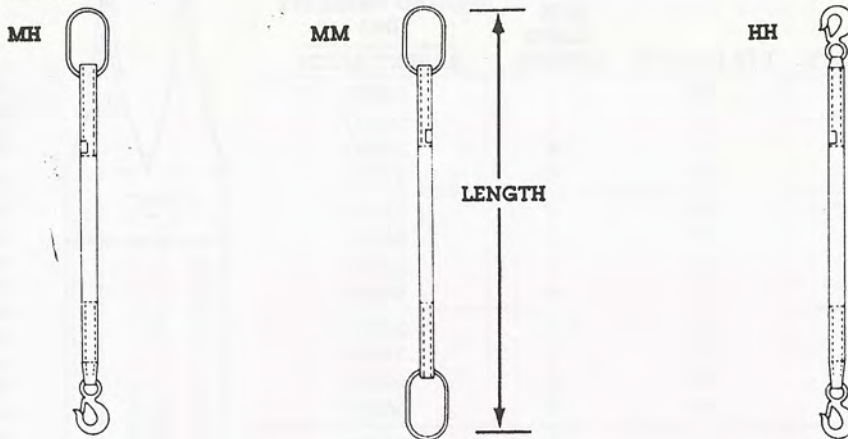

# SINGLE & DOUBLE LEG SLINGS

## SINGLE LEG

## Single & Double Leg Slings (ML)

Special purpose slings with varied combinations of rings and/or hooks. Available with single, double or more legs.

3 and 4-legged assemblies available on request.

Available in Nylon and Polyester Webbing.

## DOUBLE LEG

\* CAPACITY (lbs)

PART NO.	TOP FITTING	BOTTOM FITTING	CAPACITY (lbs)		
			30°	45°	60°
ML2-X191-MHH	Master Link	Eye Hooks	3100	2190	1550
ML2-X191-MMM	Master Link	Master Links	3100	2190	1550
ML2-X191-MEE	Master Link	Fabric Loops	3100	2190	1550
ML2-X291-MHH	Master Link	Eye Hooks	6200	4380	3100
ML2-X291-MMM	Master Link	Master Links	6200	4380	3100
ML2-X291-MEE	Master Link	Fabric Loops	6200	4380	3100
ML2-X292-MHH	Master Link	Eye Hooks	12000	8480	6000
ML2-X292-MMM	Master Link	Master Links	12000	8480	6000
ML2-X292-MEE	Master Link	Fabric Loops	12000	8480	6000