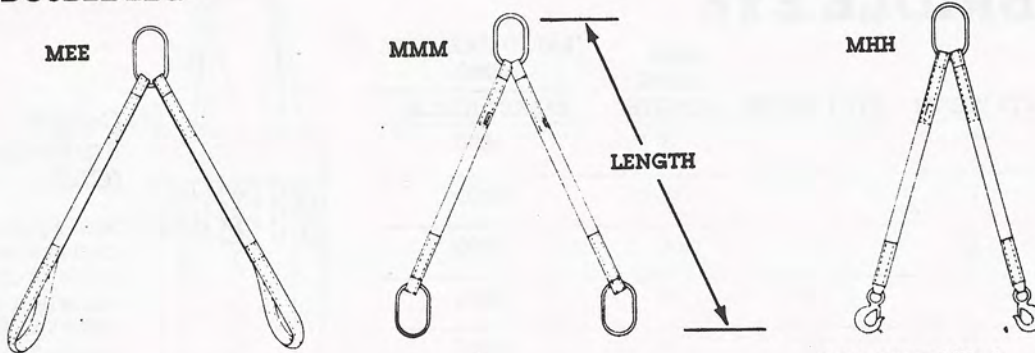

## SINGLE LEG

## Single & Double Leg Slings (ML)

Special purpose slings with varied combinations of rings and/or hooks. Available with single, double or more legs.

3 and 4-legged assemblies available on request.

Available in Nylon and Polyester Webbing.

For Polyester Webbing add the letter "P" to the Part No. (Example—ML1-X291-MH-P).

Other types of fittings available on request.

All Fittings are Alloy Steel. All Hooks Supplied With Safety Latches.

PART NO.	TOP FITTING	BOTTOM FITTING	*VERTICAL CAPACITY (lbs)
ML1-X291-MH	Master Link	Eye Hook	3100
ML1-X291-MM	Master Link	Master Link	3100
ML1-X291-HH	Eye Hook	Eye Hook	3100
ML1-X292-MH	Master Link	Eye Hook	6200
ML1-X292-MM	Master Link	Master Link	6200
ML1-X292-HH	Eye Hook	Eye Hook	6200
ML1-X293-MH	Master Link	Eye Hook	9300
ML1-X293-MM	Master Link	Master Link	9300
ML1-X293-HH	Eye Hook	Eye Hook	9300

## DOUBLE LEG

\* CAPACITY (lbs)

PART NO.	TOP FITTING	BOTTOM FITTING	CAPACITY (lbs)		
			30°	45°	60°
ML2-X191-MHH	Master Link	Eye Hooks	3100	2190	1550
ML2-X191-MMM	Master Link	Master Links	3100	2190	1550
ML2-X191-MEE	Master Link	Fabric Loops	3100	2190	1550
ML2-X291-MHH	Master Link	Eye Hooks	6200	4380	3100
ML2-X291-MMM	Master Link	Master Links	6200	4380	3100
ML2-X291-MEE	Master Link	Fabric Loops	6200	4380	3100
ML2-X292-MHH	Master Link	Eye Hooks	12000	8480	6000
ML2-X292-MMM	Master Link	Master Links	12000	8480	6000
ML2-X292-MEE	Master Link	Fabric Loops	12000	8480	6000