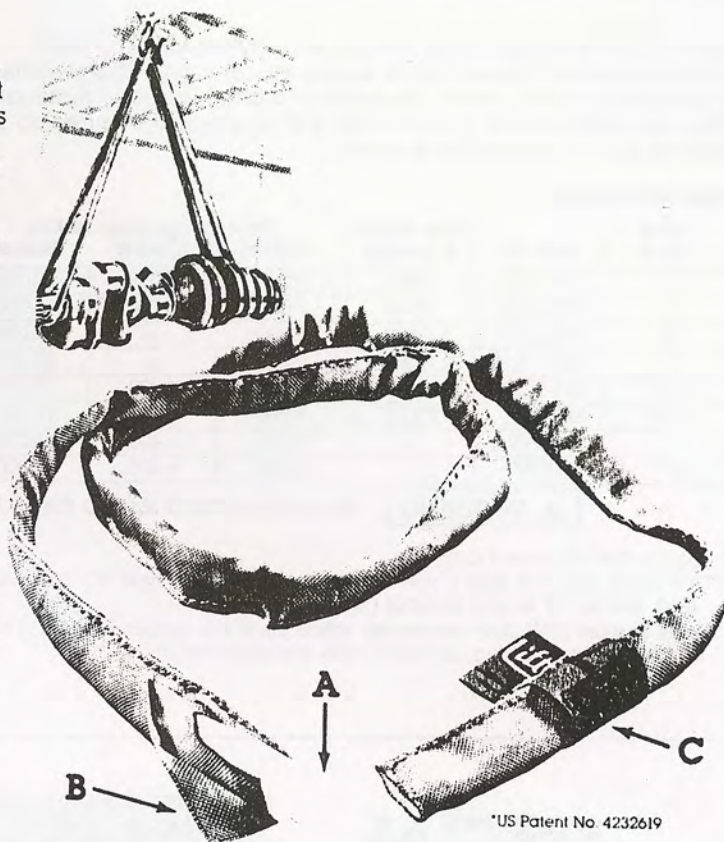

ROUNDUP® ROUNDSLINGS PATENTED*

The LIFTEX Roundup® Roundsling is a major advancement in securing almost any object to be pulled or lifted. It is constructed from 100% polyester fiber in an endless or continuous loop. It has super strength and offers long life. Roundup is lightweight, easy to handle, store and clean. It offers excellent resistance to ultra-violet rays and is resistant to many acids (but not alkalis). The LIFTEX Roundup Roundsling has a maximum working temperature of 200°F (100°C). Elongation approx. 3% at rated capacity.

Cutaway "A" shows Roundup to be constructed of a continuous, or endless loop of 100% polyester fiber.

The accumulation of numerous fiber strands determines the strength, as the capacity chart below shows.

The multiple fiber construction makes the Roundup roundsling soft and flexible - perfect for a choker hitch. The sling contours itself around the load.

The bundle of fibers is protected by a double cover of polyester fabric, as shown at "B" in cutaway. Because the load bearing fibers never come in contact with the load, there is no wear to them as long as the cover remains intact. In addition, the endless roundsling can be constantly rotated, further extending the wear life of the protective covering and the sling.

Each Roundup has a branded leather tag attached with the rated* capacities marked, as shown at "C".

*RATED CAPACITIES

Part No.	†Color	Approx. Dia.	Approx. Weight/Foot (per 2 ft. circumferential length)	Vertical	Choke	Vert. Basket	30° Basket	45° Basket
		inch	lbs./ft.	lbs.	lbs.	lbs.	lbs.	lbs.
LR1	Purple	0.60	0.30	2600	2080	5200	4500	3600
LR2	Green	0.80	0.40	5300	4240	10600	9100	7400
LR3	Yellow	1.00	0.50	8400	6720	16800	14500	11800
LR5	Red	1.30	0.80	13200	10560	26400	22800	18600
LR7	Blue	1.55	1.20	21200	16960	42400	36700	29900
LR8	Orange	1.75	1.50	25000	20000	50000	43300	35300
LR9	Orange	1.95	2.00	31000	24800	62000	53600	43800
LR10	Orange	2.35	2.80	40000	32000	80000	69200	56500
LR11	Orange	3.15	3.60	52900	42320	105800	91600	74800
LR12	Orange	3.95	4.60	66100	52880	132200	114400	93400
LR13	Orange	4.80	5.80	90000	72000	180000	155800	127000

† All slings available in orange color on request.

*DO NOT EXCEED RATED CAPACITY