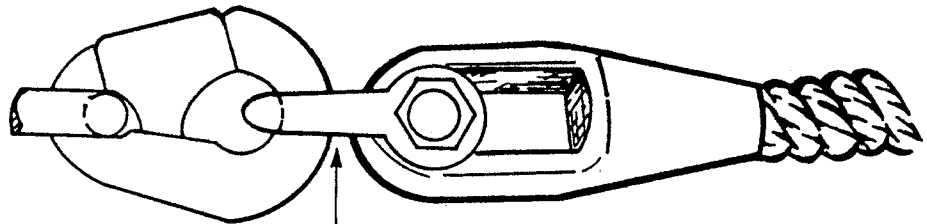

SL740-AA-MAN-010

1 1/4-INCH THROUGH  
1 1/2-INCH CHAIN

#4

2 1/2" SAFETY SHACKLE

1 5/8-INCH THROUGH  
2-INCH CHAIN

#5

2 1/8-INCH THROUGH  
2 5/8-INCH CHAIN

#6

2 1/2" SAFETY SHACKLE

2 3/4-INCH THROUGH  
4 3/4-INCH CHAIN

#6

**3 DIFFERENT PEAR-SHAPED DETACHABLE LINKS  
WILL SATISFY ALL NORMAL CHAIN CONNECTION REQUIREMENTS**

Pear-shaped Detachable Links.