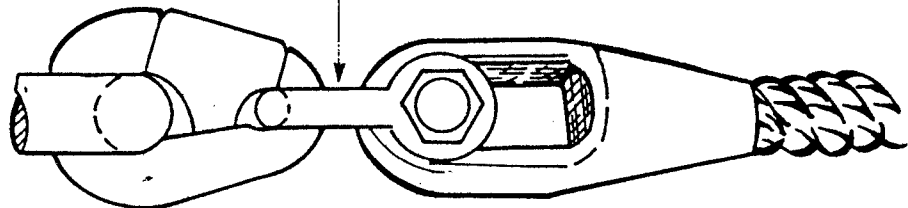

SL740-AA-MAN-010

1 1/4-INCH THROUGH  
1 1/2-INCH CHAIN

#4

2 1/2" SAFETY SHACKLE

1 5/8-INCH THROUGH  
2-INCH CHAIN

#5

2 1/8-INCH THROUGH  
2 5/8-INCH CHAIN

#6

2 1/2" SAFETY SHACKLE

2 3/4-INCH THROUGH  
4 3/4-INCH CHAIN

#6

**3 DIFFERENT PEAR-SHAPED DETACHABLE LINKS  
WILL SATISFY ALL NORMAL CHAIN CONNECTION REQUIREMENTS**

Pear-shaped Detachable Links.