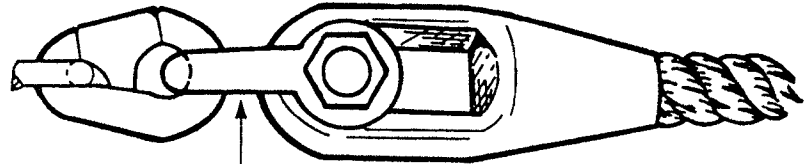

SL740-AA-MAN-010

1 1/4-INCH THROUGH  
1 1/2-INCH CHAIN

#4

2 1/2" SAFETY SHACKLE

1 5/8-INCH THROUGH  
2-INCH CHAIN

#5

2 1/8-INCH THROUGH  
2 5/8-INCH CHAIN

#6

2 1/2" SAFETY SHACKLE

2 3/4-INCH THROUGH  
4 3/4-INCH CHAIN

#6

**3 DIFFERENT PEAR-SHAPED DETACHABLE LINKS  
WILL SATISFY ALL NORMAL CHAIN CONNECTION REQUIREMENTS**

Pear-shaped Detachable Links.