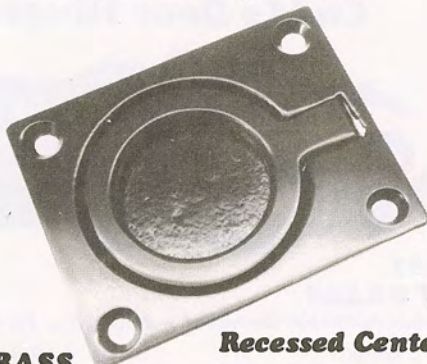

No.	Size Case	Screw Size	Standard Package
0	2-1/4" x 3"	8	12
2	4" x 4-3/4"	10	12

Flush Ring Pulls

Recessed Center

Fig. 103

CAST BRASS

Finishes Available: Burnished — Polished — Polished Chrome — Emery

No.	Size Overall	Screw Size	Standard Package
1	1-1/4" x 1-1/2"	4	24
2A	1-1/2" x 1-7/8"	6	24
4A	2-1/4" x 2-3/4"	8	24

Flush Ring Pulls

Flush Center

Fig. 102

CAST BRASS

Finishes Available: Burnished — Polished — Polished Chrome — Emery

Size Overall	Screw Size	Standard Package
2-1/4" x 2-3/4"	8	24

Flush Ring Pulls

Recessed Center

Fig. 104

CAST BRASS

Finishes Available: Burnished — Polished — Polished Chrome — Emery

No.	Size Overall	Screw Size	Standard Package
2	1-1/2" x 1-7/8"	6	24
3	1-7/8" x 2-1/2"	6	24
4	2-1/4" x 2-3/4"	8	24

Flush Ring Pulls