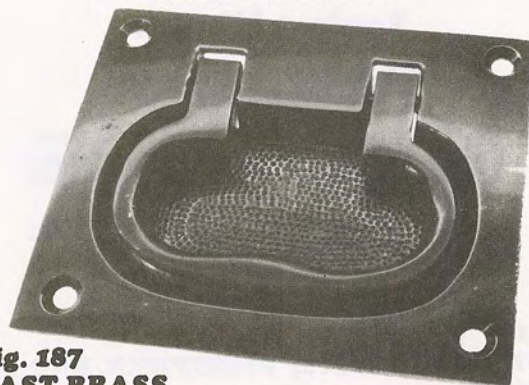

CAST BRASS

Finishes Available: Burnished — Polished — Polished Chrome — Emery

Size Case	Screw Size	Standard Package
2-1/4" x 3"	8	12

Flush Handles

Fig. 187

CAST BRASS

Finishes Available: Burnished — Polished — Polished Chrome — Emery

No.	Size Case	Screw Size	Standard Package
0	2-1/4" x 3"	8	12
2	4" x 4-3/4"	10	12

Flush Ring Pulls

Recessed Center

Fig. 103

CAST BRASS

Finishes Available: Burnished — Polished — Polished Chrome — Emery

No.	Size Overall	Screw Size	Standard Package
1	1-1/4" x 1-1/2"	4	24
2A	1-1/2" x 1-7/8"	6	24
4A	2-1/4" x 2-3/4"	8	24