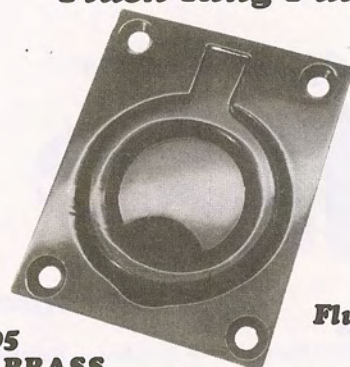

No.	Size Case	Screw Size	Standard Package
0	2-1/4" x 3"	8	12
2	4" x 4-3/4"	10	12

Flush Ring Pulls

Recessed Center

Fig. 103

CAST BRASS

Finishes Available: Burnished — Polished — Polished Chrome — Emery

No.	Size Overall	Screw Size	Standard Package
1	1-1/4" x 1-1/2"	4	24
2A	1-1/2" x 1-7/8"	6	24
4A	2-1/4" x 2-3/4"	8	24

Flush Ring Pulls

Flush Center

Fig. 102

CAST BRASS

Finishes Available: Burnished — Polished — Polished Chrome — Emery

Size Overall	Screw Size	Standard Package
2-1/4" x 2-3/4"	8	24

Flush Ring Pulls

Recessed Center

Fig. 104

CAST BRASS

Finishes Available: Burnished — Polished — Polished Chrome — Emery

No.	Size Overall	Screw Size	Standard Package
2	1-1/2" x 1-7/8"	6	24
3	1-7/8" x 2-1/2"	6	24
4	2-1/4" x 2-3/4"	8	24

Flush Ring Pulls

Flush Center

Fig. 105

CAST BRASS

Finishes Available: Burnished — Polished — Polished Chrome — Emery

No.	Size Overall	Screw Size	Standard Package
3	1-7/8" x 2-1/2"	6	24
4	2-1/4" x 2-3/4"	8	24

Flush Handles

Fig. 101