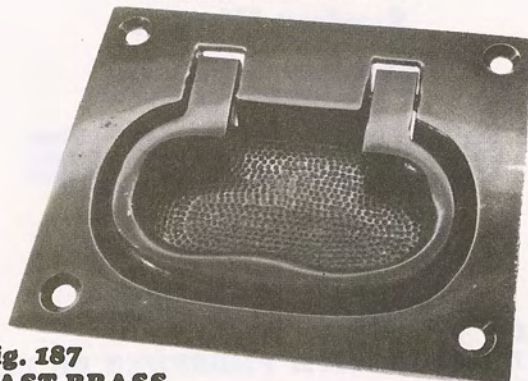

Flush Center

Fig. 105

CAST BRASS

Finishes Available: Burnished — Polished — Polished Chrome — Emery

No.	Size Overall	Screw Size	Standard Package
3	1-7/8" x 2-1/2"	6	24
4	2-1/4" x 2-3/4"	8	24

Flush Handles

Fig. 101

CAST BRASS

Finishes Available: Burnished — Polished — Polished Chrome — Emery

Size Case	Screw Size	Standard Package
2-1/4" x 3"	8	12

Flush Handles

Fig. 187

CAST BRASS

Finishes Available: Burnished — Polished — Polished Chrome — Emery