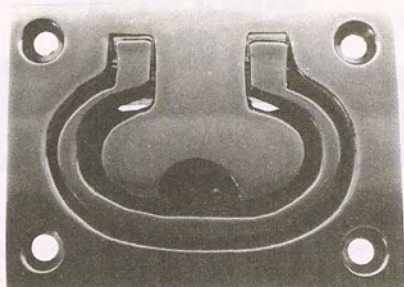

Flush Ring Pulls

Flush Center

Fig. 102

CAST BRASS

Finishes Available: Burnished — Polished — Polished Chrome — Emery

Size Overall	Screw Size	Standard Package
2-1/4" x 2-3/4"	8	24

Flush Ring Pulls

Recessed Center

Fig. 104

CAST BRASS

Finishes Available: Burnished — Polished — Polished Chrome — Emery

No.	Size Overall	Screw Size	Standard Package
2	1-1/2" x 1-7/8"	6	24
3	1-7/8" x 2-1/2"	6	24
4	2-1/4" x 2-3/4"	8	24

Flush Ring Pulls

Flush Center

Fig. 105

CAST BRASS

Finishes Available: Burnished — Polished — Polished Chrome — Emery

No.	Size Overall	Screw Size	Standard Package
3	1-7/8" x 2-1/2"	6	24
4	2-1/4" x 2-3/4"	8	24

Flush Handles

Fig. 101

CAST BRASS

Finishes Available: Burnished — Polished — Polished Chrome — Emery

Size Case	Screw Size	Standard Package
2-1/4" x 3"	8	12

Flush Handles

Fig. 187

CAST BRASS

Finishes Available: Burnished — Polished — Polished Chrome — Emery