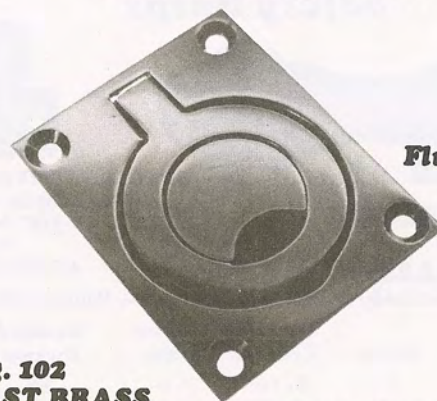

Flush Ring Pulls

Recessed Center

Fig. 103

CAST BRASS

Finishes Available: Burnished — Polished — Polished Chrome — Emery

No.	Size Overall	Screw Size	Standard Package
1	1-1/4" x 1-1/2"	4	24
2A	1-1/2" x 1-7/8"	6	24
4A	2-1/4" x 2-3/4"	8	24

Flush Ring Pulls

Flush Center

Fig. 102

CAST BRASS

Finishes Available: Burnished — Polished — Polished Chrome — Emery

Size Overall	Screw Size	Standard Package
2-1/4" x 2-3/4"	8	24

Flush Ring Pulls

Recessed Center