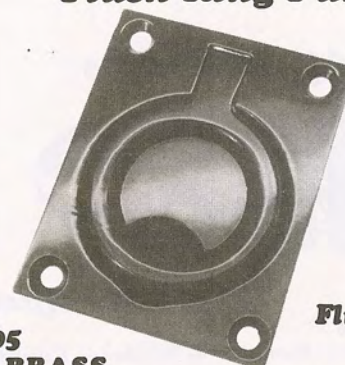

Flush Ring Pulls

Recessed Center

Fig. 103

CAST BRASS

Finishes Available: Burnished — Polished — Polished Chrome — Emery

No.	Size Overall	Screw Size	Standard Package
1	1-1/4" x 1-1/2"	4	24
2A	1-1/2" x 1-7/8"	6	24
4A	2-1/4" x 2-3/4"	8	24

Flush Ring Pulls

Flush Center

Fig. 102

CAST BRASS

Finishes Available: Burnished — Polished — Polished Chrome — Emery

Size Overall	Screw Size	Standard Package
2-1/4" x 2-3/4"	8	24

Flush Ring Pulls

Recessed Center

Fig. 104

CAST BRASS

Finishes Available: Burnished — Polished — Polished Chrome — Emery

No.	Size Overall	Screw Size	Standard Package
2	1-1/2" x 1-7/8"	6	24
3	1-7/8" x 2-1/2"	6	24
4	2-1/4" x 2-3/4"	8	24

Flush Ring Pulls

Flush Center

Fig. 105

CAST BRASS

Finishes Available: Burnished — Polished — Polished Chrome — Emery

No.	Size Overall	Screw Size	Standard Package
3	1-7/8" x 2-1/2"	6	24
4	2-1/4" x 2-3/4"	8	24

Flush Handles

Fig. 101