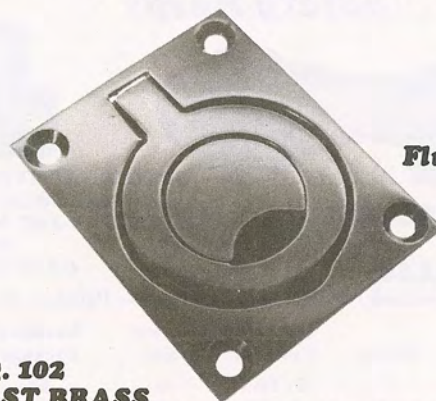

CAST BRASS

Finishes Available: Burnished — Polished — Polished Chrome — Emery

Size Case	Screw Size	Standard Package
2-1/4" x 3"	8	12

Flush Handles

Fig. 187

CAST BRASS

Finishes Available: Burnished — Polished — Polished Chrome — Emery

No.	Size Case	Screw Size	Standard Package
0	2-1/4" x 3"	8	12
2	4" x 4-3/4"	10	12

Flush Ring Pulls

Recessed Center

Fig. 103

CAST BRASS

Finishes Available: Burnished — Polished — Polished Chrome — Emery

No.	Size Overall	Screw Size	Standard Package
1	1-1/4" x 1-1/2"	4	24
2A	1-1/2" x 1-7/8"	6	24
4A	2-1/4" x 2-3/4"	8	24

Flush Ring Pulls

Flush Center

Fig. 102

CAST BRASS

Finishes Available: Burnished — Polished — Polished Chrome — Emery

Size Overall	Screw Size	Standard Package
2-1/4" x 2-3/4"	8	24

Flush Ring Pulls

Recessed Center