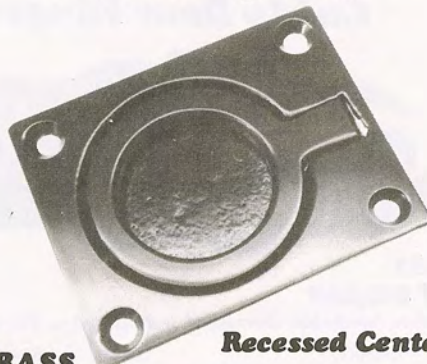

Flush Ring Pulls

Flush Center

Fig. 102

CAST BRASS

Finishes Available: Burnished — Polished — Polished Chrome — Emery

Size Overall	Screw Size	Standard Package
2-1/4" x 2-3/4"	8	24

Flush Ring Pulls

Recessed Center

Fig. 104

CAST BRASS

Finishes Available: Burnished — Polished — Polished Chrome — Emery

No.	Size Overall	Screw Size	Standard Package
2	1-1/2" x 1-7/8"	6	24
3	1-7/8" x 2-1/2"	6	24
4	2-1/4" x 2-3/4"	8	24

Flush Ring Pulls