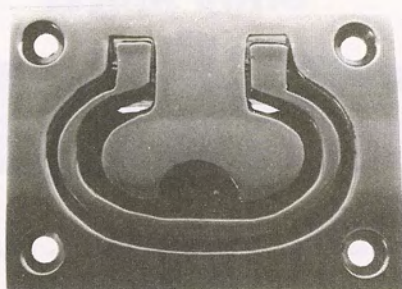

Fig. 104

CAST BRASS

Finishes Available: Burnished — Polished — Polished Chrome — Emery

No.	Size Overall	Screw Size	Standard Package
2	1-1/2" x 1-7/8"	6	24
3	1-7/8" x 2-1/2"	6	24
4	2-1/4" x 2-3/4"	8	24

Flush Ring Pulls

Flush Center

Fig. 105

CAST BRASS

Finishes Available: Burnished — Polished — Polished Chrome — Emery

No.	Size Overall	Screw Size	Standard Package
3	1-7/8" x 2-1/2"	6	24
4	2-1/4" x 2-3/4"	8	24

Flush Handles

Fig. 101

CAST BRASS

Finishes Available: Burnished — Polished — Polished Chrome — Emery

Size Case	Screw Size	Standard Package
2-1/4" x 3"	8	12

Flush Handles

Fig. 187

CAST BRASS

Finishes Available: Burnished — Polished — Polished Chrome — Emery

No.	Size Case	Screw Size	Standard Package
0	2-1/4" x 3"	8	12
2	4" x 4-3/4"	10	12

Flush Ring Pulls

Recessed Center

Fig. 103

CAST BRASS

Finishes Available: Burnished — Polished — Polished Chrome — Emery

No.	Size Overall	Screw Size	Standard Package
1	1-1/4" x 1-1/2"	4	24
2A	1-1/2" x 1-7/8"	6	24
4A	2-1/4" x 2-3/4"	8	24